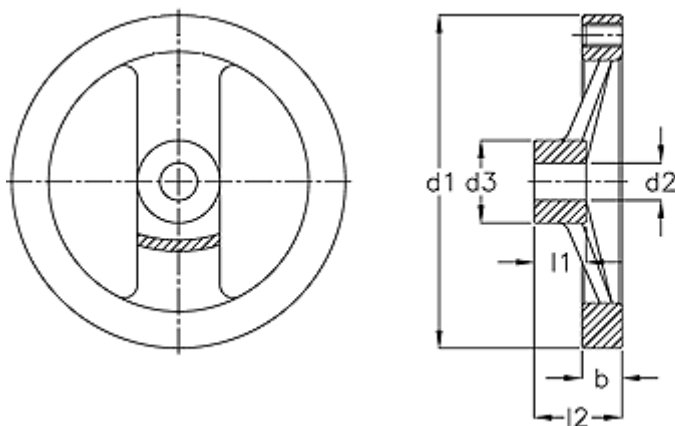

Article number: 20345307

Description: E+G Handwheel
GN 322-140-B16-A

Measures

b = 16.5

d1 = 140

d2 H7 = 16

d3 = 36

l1 = 19